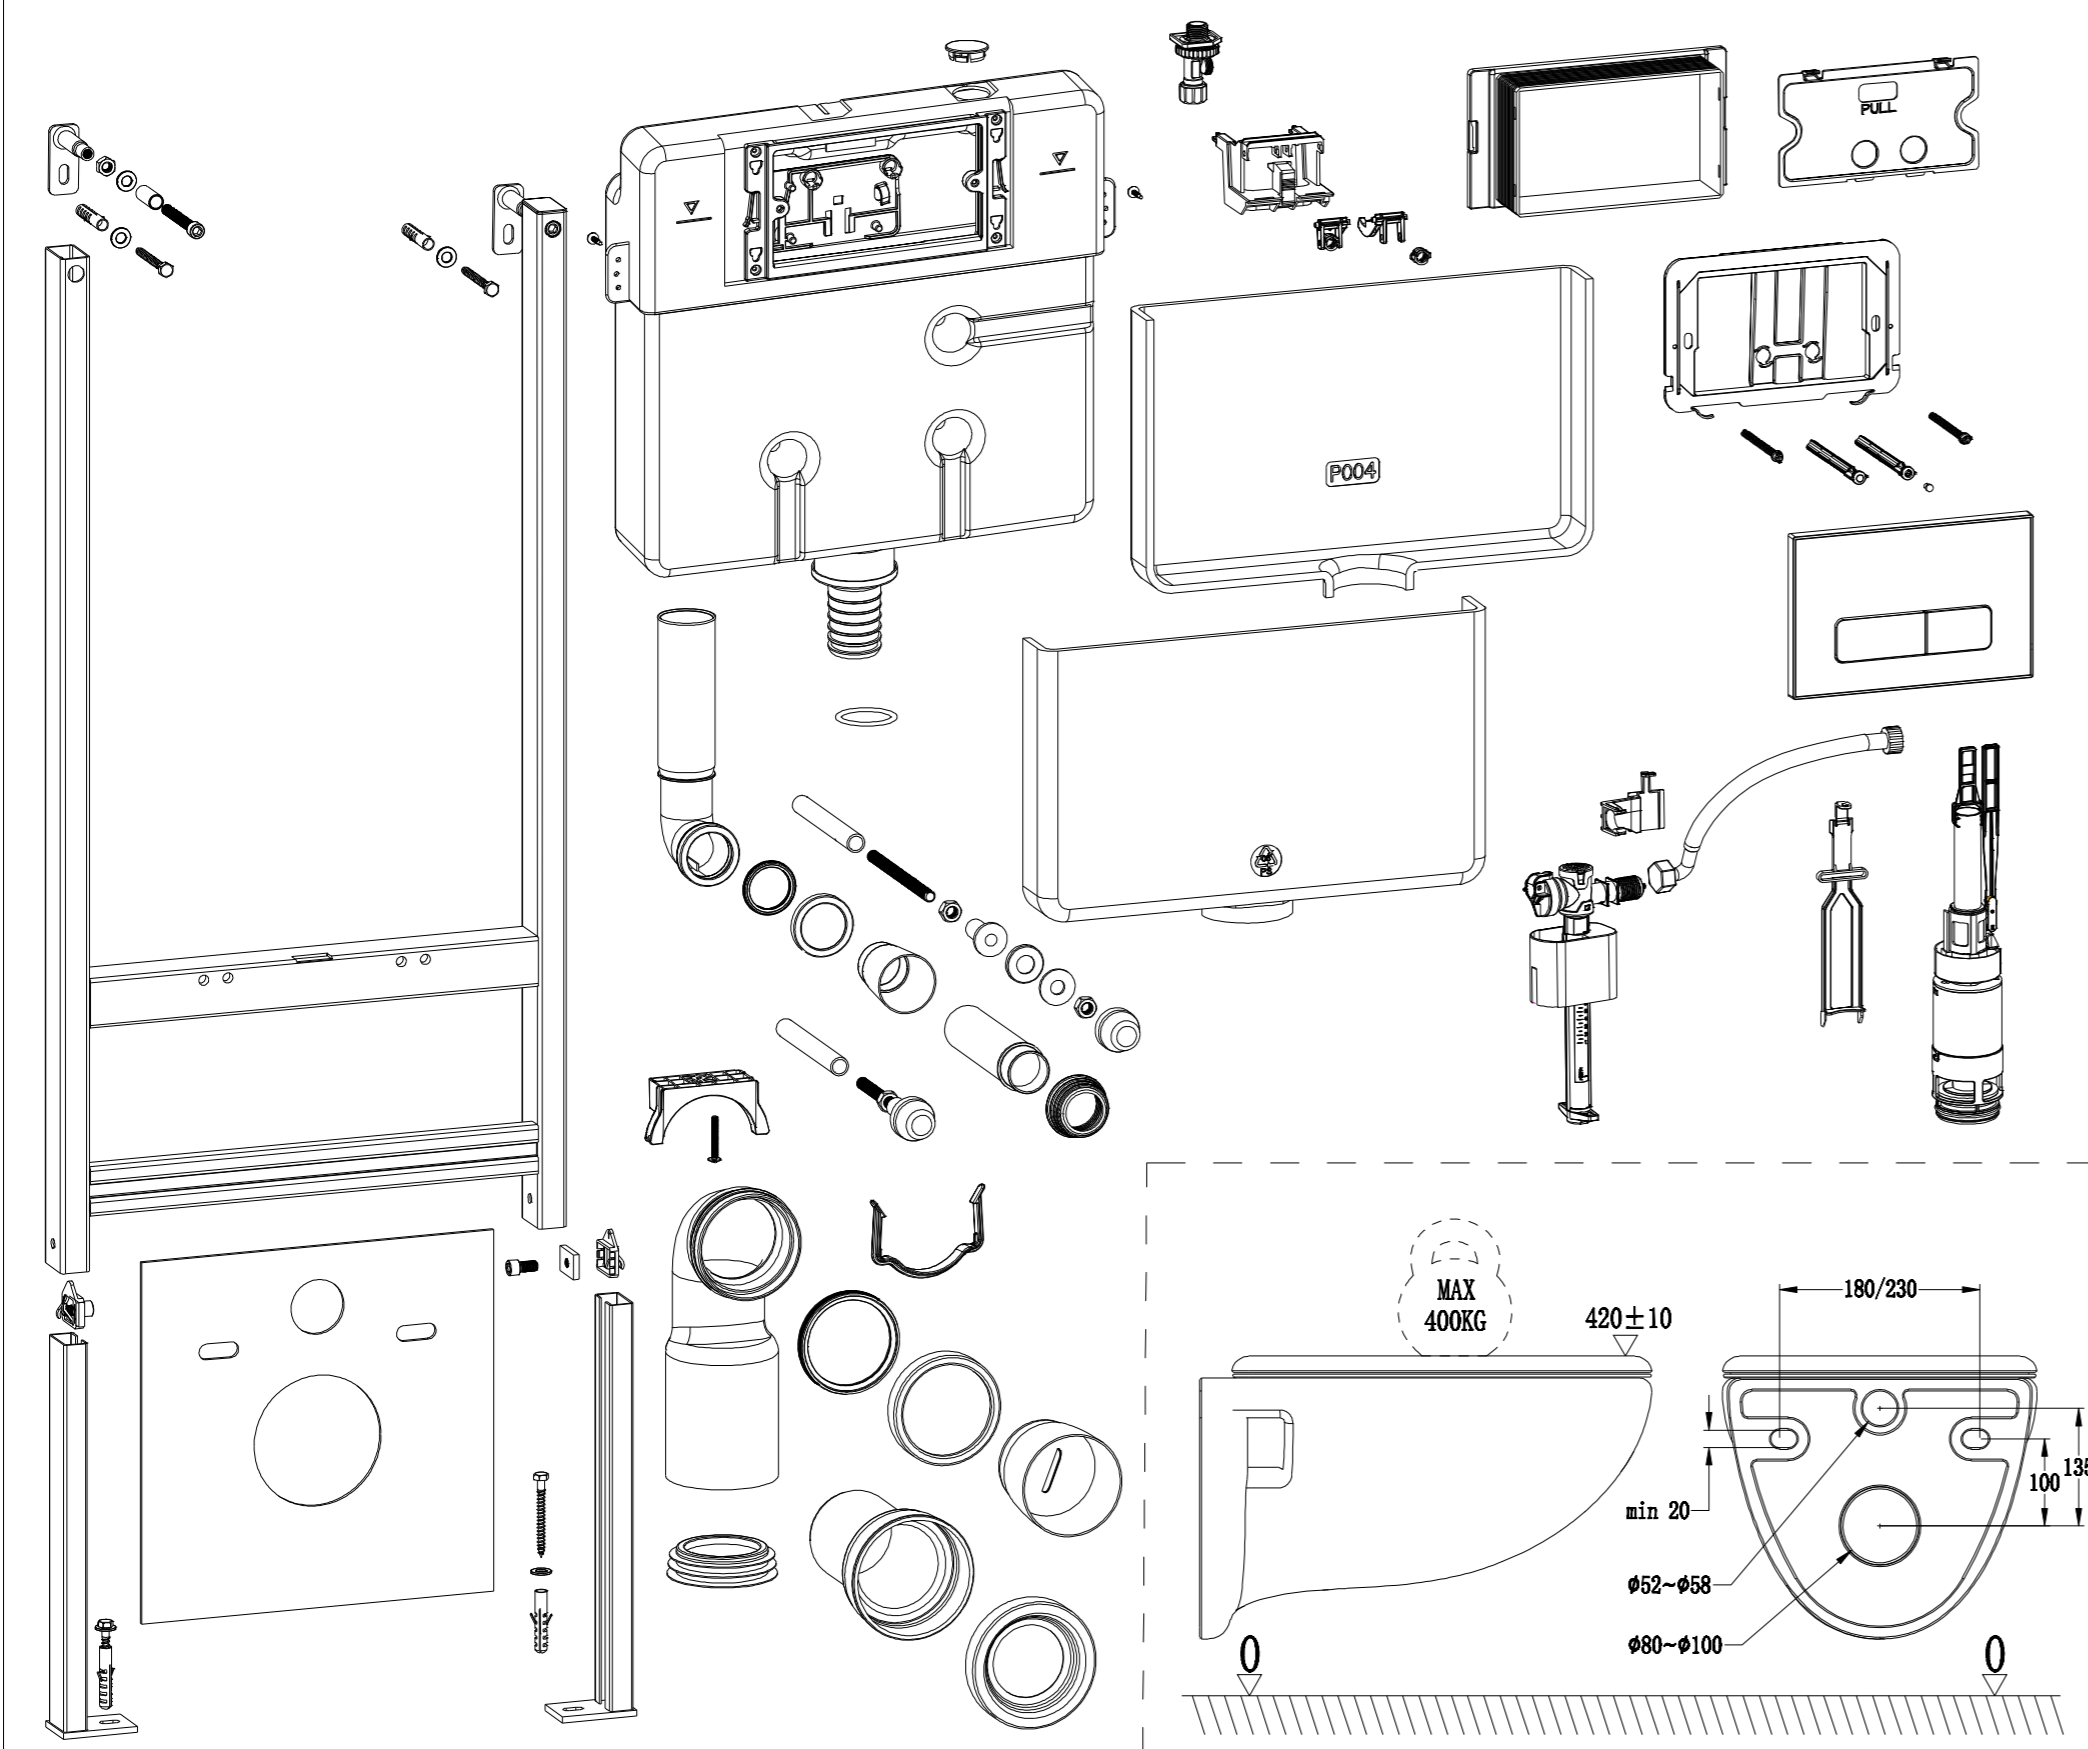

Installation Manual

Concealed Cistern tank body must be tested with water before installation to exclude products damaged by force majeure during transportation. Final determine the installation height of the frame after consider the wall hung toilet height .