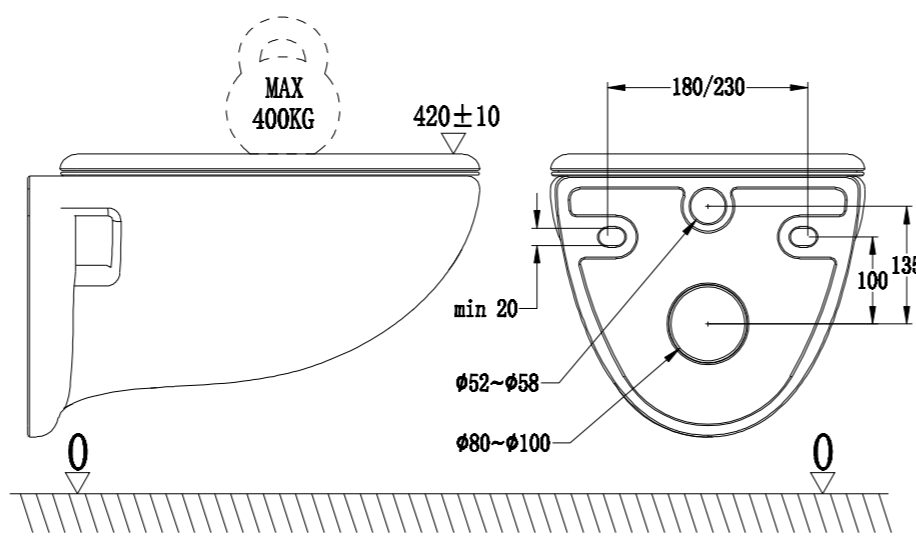

Installation Manual

Concealed Cistern tank body must be tested with water before installation to exclude products damaged by force majeure during transportation. Final determine the installation height of the frame after consider the wall hung toilet height .