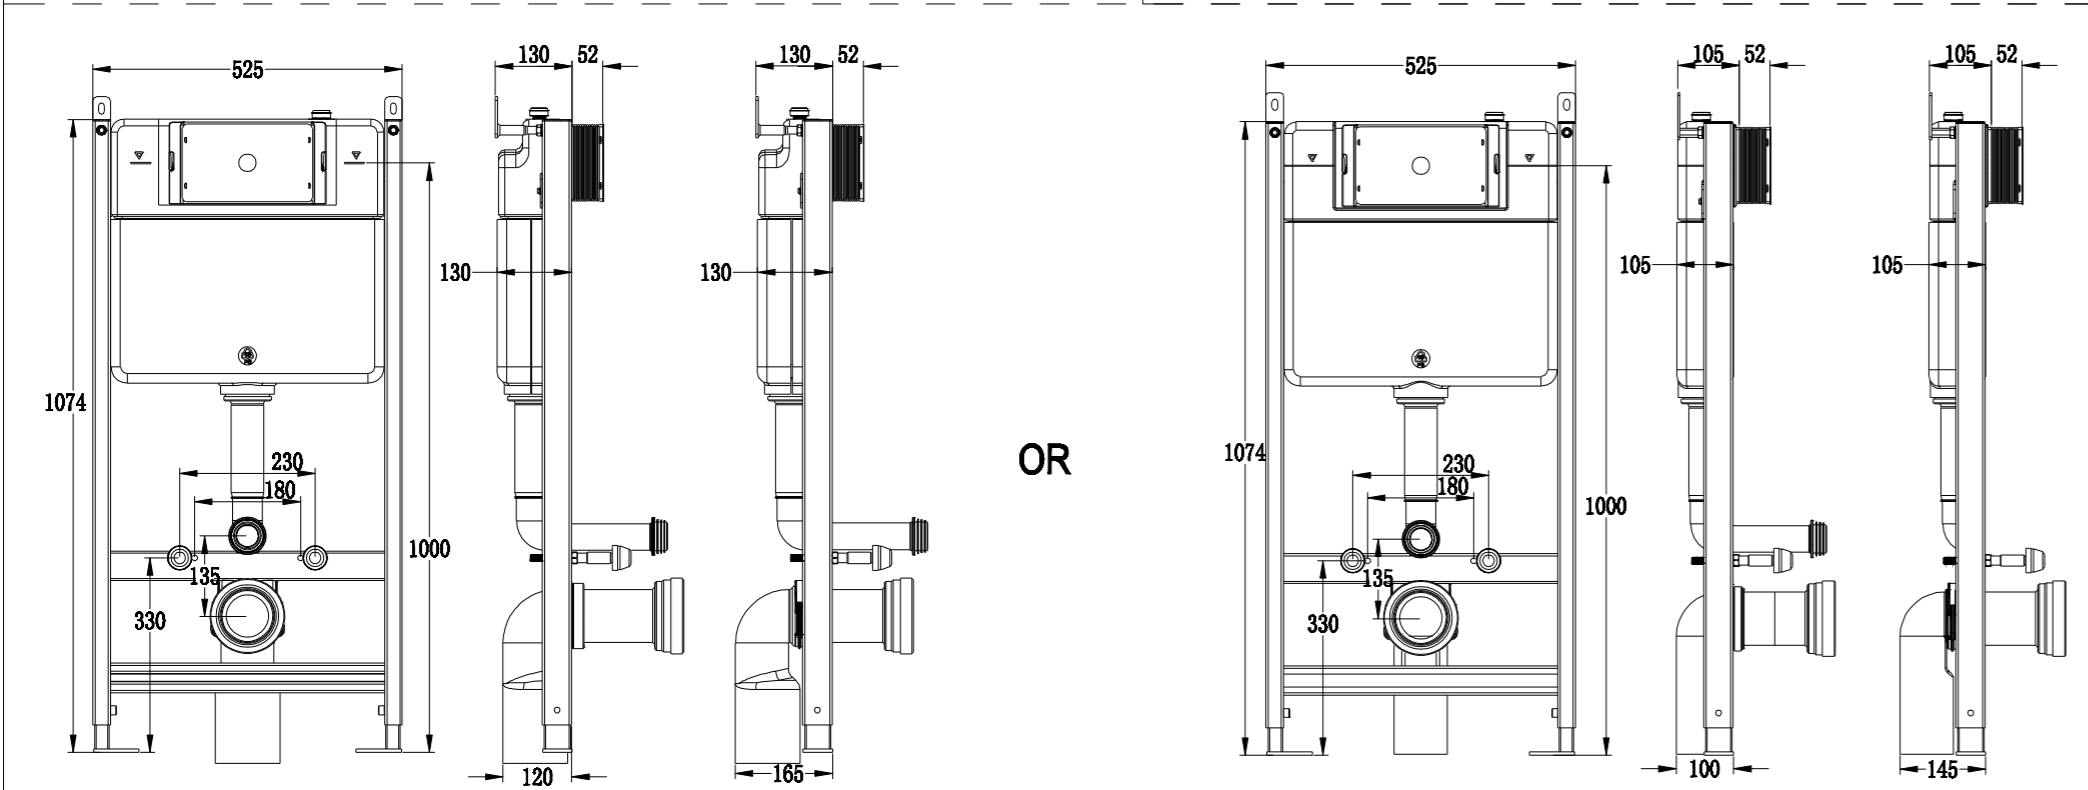

Installation Manual

Concealed Cistern tank body must be tested with water before installation to exclude products damaged by force majeure during transportation. Final determine the installation height of the frame after consider the wall hung toilet height .